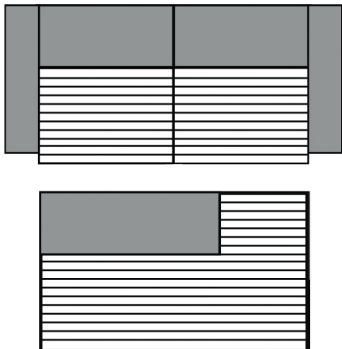

Model: Salinas

Cord

This model is also available in Cord (PG Cord)

PG Cord is confirmed on the order confirmation. For prices, please refer to price group 6.

For thread course for corduroy, see Picto.

Not every model has the types shown or other types. This is ONLY an excerpt!
Please refer to the type plan of the desired model for the type selection.

3-seater/1-seater+end-element etc.