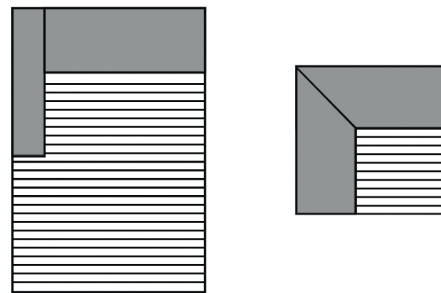

This additional feature gives you the option of extending the seat depth by approx. 20 cm with one hand.

seat extension motorized:

Elements with the function „motorized seat extension“ are equipped with a touch-control-switch
The switch is located on the armrest side (for models with armrests) and on the left side (for models without armrests) on the side of the seat cushion.
The respective operating instructions are included with the furniture.

Headrest adjustment

Seat extension

Model: Salinas

Cord

This model is also available in Cord (PG Cord)

PG Cord is confirmed on the order confirmation. For prices, please refer to price group 6.

For thread course for corduroy, see Picto.

Not every model has the types shown or other types. This is ONLY an excerpt!
Please refer to the type plan of the desired model for the type selection.

3-seater/1-seater+end-element etc.

Longchair/ottoman/angular corner

Dimensions(ap.cm) Height: 75-93/78-96 Depth: 104 Depth SV: 125 Seat height: 45/48 Seat depth: 55 Seat depth SV: 76				
item No.	7131/7133	7291/7293	7111/7113	
Dimensions	111 x 203 cm	104 x 200 cm	104 x 226 cm	
	ottoman with armrest left / right	corner element medium left / right	corner element left / right	
Prices in EUR				
price group 6	-	-	-	
price group 8	-	-	-	
price group 10	-	-	-	
price group 12	-	-	-	
price group D	-	-	-	
price group H	-	-	-	
price group J	-	-	-	
price group T	-	-	-	