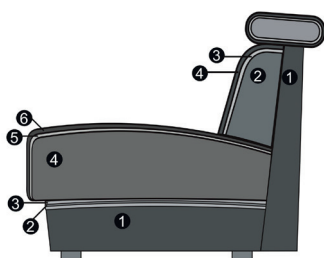

Structure, ordering information and cross coupe

Miscellaneous:

All materials used meet the requirements of the DGM according to RAL GZ 430. The appearance of the stitching may vary depending on the fabric, leather and artificial leather used.

The definition of quilted mats and cushions depend on the design and structure.

The appearance of decorative, fell and double seams may vary depending on the fabric, leather and artificial leather used.

Suites are standardly delivered with the back covered in the chosen fabric. All material-related information can be found on the back of the individual fabrics and leaterhs in our fabric and leather samplers.

All values stated in the price list are approximate measurements in centimetres, determined by the usual measuring method (see RAL-GZ 430) and in unused new condition.

Please note that in the course of use of very casual upholstered furniture, particularly the seat height and seat depth, there may be noticeable deviations from the dimensions given here. We reserve the right to make changes in form, colour and construction in the course of technical progress.

seat: foam / back: foam