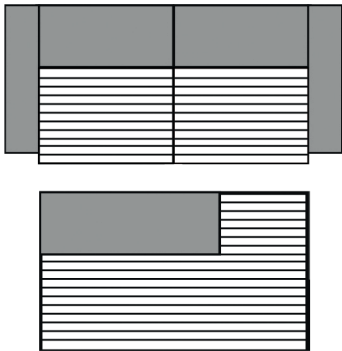

Seat: sandwich structure / Back: foam

Seat

1. frame
2. zigzag springs
3. zigzag spring cover
4. sandwich structure (fixed marked seat)
5. cotton wadding cover
6. cover material

Back

1. frame
2. foam (fix marked back cushion)
3. cotton wadding cover
4. cover material

Model: Paddock

Functions

Back adjustment: Thanks to the back depth adjustment, you have the choice. The backrest can be fixed in two positions. The basic position, in which the backrest is at the back, provides maximum seat depth. The backrest can also be adjusted a little forwards. This reduces the seat depth, which leads to a more upright sitting position.

Not every model has the types shown or other types. This is ONLY an excerpt!
Please refer to the type plan of the desired model for the type selection.

3-seater/1-seater+end-element etc.

Longchair/ottoman/angular corner