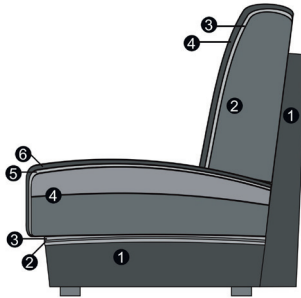

Pillow

Model: Paddock

Product and ordering information

Frame: Load-bearing parts of the frame made of solid wood and wood materials, surfaces lined with padded cover.

Seat: Spring system with permanently elastic steel sinuous springs and upper-side cover. Fixed seat made of PUR-foam (at least RG 35), structured in layers and harmonized in different thicknesses and hardnesses. Seat covered with cotton wool fleece. (for illustration see „cross sections and ordering information“)

All backrest tensioning parts are supplied as standard in their respective original covers.

Material-related information can be found in our fabric and leather flaps on the back with the individual fabric and leather qualities.

Seat: sandwich structure / Back: foam

Seat

1. frame
2. zigzag springs
3. zigzag spring cover
4. sandwich structure (fixed marked seat)
5. cotton wadding cover
6. cover material

Back

1. frame
2. foam (fix marked back cushion)
3. cotton wadding cover
4. cover material

Model: Paddock

Functions

Back adjustment: Thanks to the back depth adjustment, you have the choice. The backrest can be fixed in two positions. The basic position, in which the backrest is at the back, provides maximum seat depth. The backrest can also be adjusted a little forwards. This reduces the seat depth, which leads to a more upright sitting position.