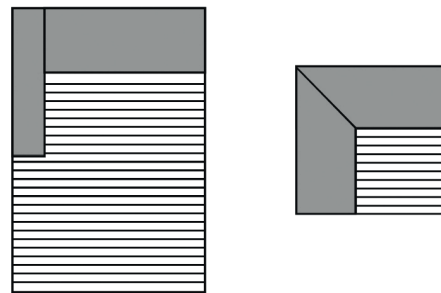

Model: Paddock

Functions

Back adjustment: Thanks to the back depth adjustment, you have the choice. The backrest can be fixed in two positions. The basic position, in which the backrest is at the back, provides maximum seat depth. The backrest can also be adjusted a little forwards. This reduces the seat depth, which leads to a more upright sitting position.

Not every model has the types shown or other types. This is ONLY an excerpt!
Please refer to the type plan of the desired model for the type selection.

3-seater/1-seater+end-element etc.

Longchair/ottoman/angular corner